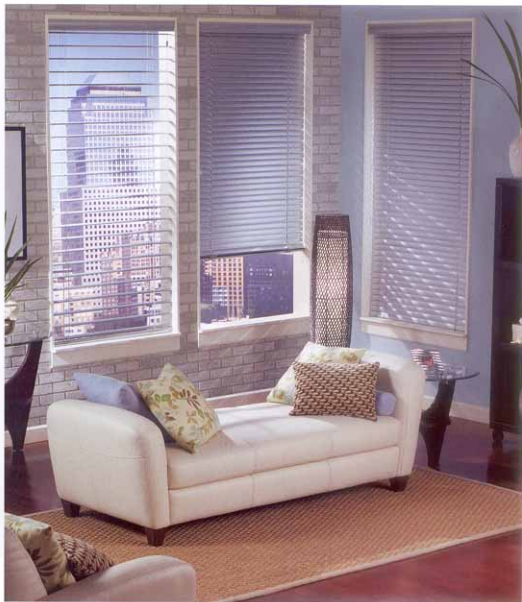

MODERN PRECIOUS METALS®

Aluminum Blinds

Our spring-tempered, bounceback slats stand up to the roughest treatment.

The exclusive Dust Shield™ treatment inhibits dust build-up on slats.

For maximum view-through, our innovative Reveal with MagnaView™ blinds tilt open to reveal twice the view of standard blinds.

Sleek headrail systems with built-in valances are standard on all ½" and 1" blinds.

The motorized remote control tilt system can tilt hard-to-reach blinds open and closed.

For bedrooms and media rooms, room-darkening blinds will keep out unwanted light.